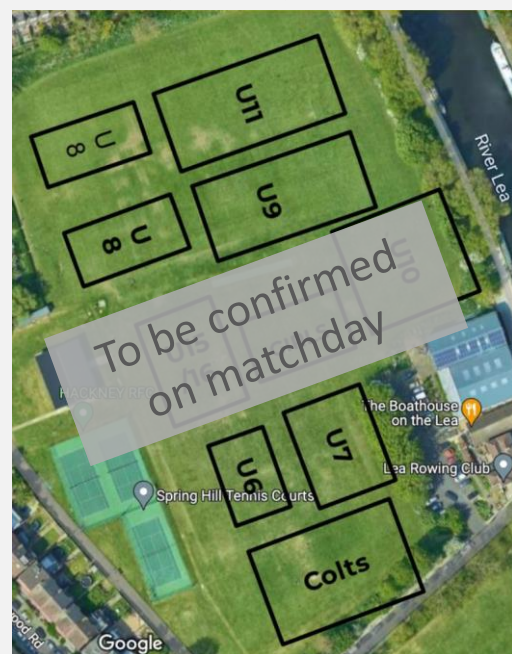

Visitors, welcome to...

Hackney RFC

We are an inclusive, vibrant & friendly rugby club.
Community is our heart & soul.

Welcome to Hackney RFC

We wish you the warmest of welcomes to Hackney RFC. We are delighted to host your teams here in East London. Enjoy the day, let's help our players have fun and we look forward to sharing rugby together.
All of Hackney RFC

Indicative pitch layout

Address & Parking

- Hackney RFC, Recreation Ground, Spring Hill, London. E5 9BL. Click [here](#) for map
- Street parking is available on Spring Hill and roads on the left as you come down Spring Hill
- Well-behaved dogs are welcome